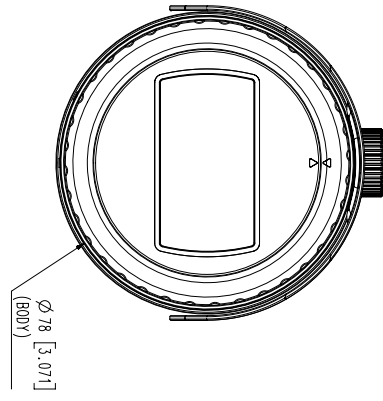

Smart Codec	WiseStream II
Bitrate Control	H.264/H.265: CBR or VBR MJPEG: VBR
Streaming	Unicast(6 users) / Multicast Multiple streaming(Up to 3 profiles)
Audio Compression	G.711 u-law /G.726 Selectable G.726(ADPCM) 8KHz, G.711 8KHz G.726: 16Kbps, 24Kbps, 32Kbps, 40Kbps
Protocol	IPv4, IPv6, TCP/IP, UDP/IP, RTP(UDP), RTP(TCP), RTCP, RTSP, NTP, HTTP, HTTPS, SSL/TLS, DHCP, FTP, SMTP, ICMP, IGMP, SNMPv1/v2c/v3(MIB-2), ARP, DNS, DDNS, QoS, UPnP, Bonjour, LLDP
Security	HTTPS(SSL) Login Authentication Digest Login Authentication IP Address Filtering User access log 802.1X Authentication(EAP-TLS, EAP-LEAP)
Edge Storage	Micro SD/SDHC/SDXC 1slot 128GB
Application Programming Interface	English, Korean, Chinese, French, Italian, Spanish, German, Japanese, Russian, Swedish, Portuguese, Czech, Polish, Turkish, Dutch
Web Viewer	Supported OS: Windows 7, 8.1, 10, Mac OSx10.12, 10.13, 10.14 Recommended Browser: Google Chrome Supported Browser: MS Explore11, MS Edge, Mozilla Firefox(Window 64bit only), Apple Safari(Mac OSxonly)
Memory	512MB RAM, 256MB Flash
<b>Environmental</b>	
Operating Temperature / Humidity	-30°C ~ +55°C(-22°F ~ +131°F) / Less than 90% RH * Start up should be done at above -20°C
Storage Temperature / Humidity	-30°C ~ +60°C(-22°F ~ +140°F) / Less than 90% RH
Certification	IP66, IK10
<b>Electrical</b>	
Input Voltage	PoE(IEEE802.3af, Class3), 12VDC
Power Consumption	PoE: Max 7.40W, typical 5.40W 12VDC: Max 6.50W, typical 4.80W
<b>Mechanical</b>	
Color / Material	Dark grey / Aluminum
Product dimensions / weight	Ø78.0x259.8mm(Ø3.07x10.23"), 900g(1.98 lb)
<b>DORI</b>	
Detect	Wide: 27.4m(89.86ft) / Tele: 128.8m(422.61ft)
Observe	Wide: 11.0m(35.95ft) / Tele: 51.5m(169.04ft)
Recognize	Wide: 5.5m(17.97ft) / Tele: 25.8m(84.52ft)
Identify	Wide: 2.7m(8.99ft) / Tele: 12.9m(42.26ft)

Accessories (Optional)

SBO-100B1

SBP-302PM

UNIT : mm [inch]  
 SCALE : 1/1