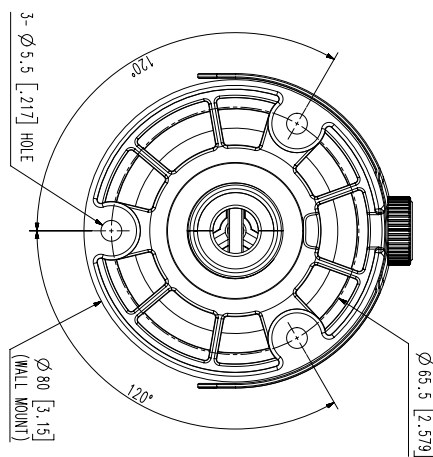

Smart Codec	WiseStream II
Bitrate Control	H.264/H.265: CBR or VBR MJPEG: VBR
Streaming	Unicast(6 users) / Multicast Multiple streaming(Up to 3 profiles)
Audio Compression	G.711 u-law /G.726 Selectable G.726(ADPCM) 8KHz, G.711 8KHz G.726: 16Kbps, 24Kbps, 32Kbps, 40Kbps
Protocol	IPv4, IPv6, TCP/IP, UDP/IP, RTP(UDP), RTP(TCP), RTCP, RTSP, NTP, HTTP, HTTPS, SSL/TLS, DHCP, FTP, SMTP, ICMP, IGMP, SNMPv1/v2c/v3(MIB-2), ARP, DNS, DDNS, QoS, UPnP, Bonjour, LLDP
Security	HTTPS(SSL) Login Authentication Digest Login Authentication IP Address Filtering User access log 802.1X Authentication(EAP-TLS, EAP-LEAP)
Edge Storage	Micro SD/SDHC/SDXC 1slot 128GB
Application Programming Interface	English, Korean, Chinese, French, Italian, Spanish, German, Japanese, Russian, Swedish, Portuguese, Czech, Polish, Turkish, Dutch
Web Viewer	Supported OS: Windows 7, 8.1, 10, Mac OSx10.12, 10.13, 10.14 Recommended Browser: Google Chrome Supported Browser: MS Explore11, MS Edge, Mozilla Firefox(Window 64bit only), Apple Safari(Mac OSxonly)
Memory	512MB RAM, 256MB Flash
<b>Environmental</b>	
Operating Temperature / Humidity	-30°C ~ +55°C(-22°F ~ +131°F) / Less than 90% RH * Start up should be done at above -20°C
Storage Temperature / Humidity	-30°C ~ +60°C(-22°F ~ +140°F) / Less than 90% RH
Certification	IP66, IK10
<b>Electrical</b>	
Input Voltage	PoE(IEEE802.3af, Class3), 12VDC
Power Consumption	PoE: Max 7.40W, typical 5.40W 12VDC: Max 6.50W, typical 4.80W
<b>Mechanical</b>	
Color / Material	Dark grey / Aluminum
Product dimensions / weight	Ø78.0x259.8mm(Ø3.07x10.23"), 900g(1.98 lb)
<b>DORI</b>	
Detect	Wide: 27.4m(89.86ft) / Tele: 128.8m(422.61ft)
Observe	Wide: 11.0m(35.95ft) / Tele: 51.5m(169.04ft)
Recognize	Wide: 5.5m(17.97ft) / Tele: 25.8m(84.52ft)
Identify	Wide: 2.7m(8.99ft) / Tele: 12.9m(42.26ft)

Accessories (Optional)

SBO-100B1

SBP-302PM

UNIT : mm [inch]  
 SCALE : 1/1