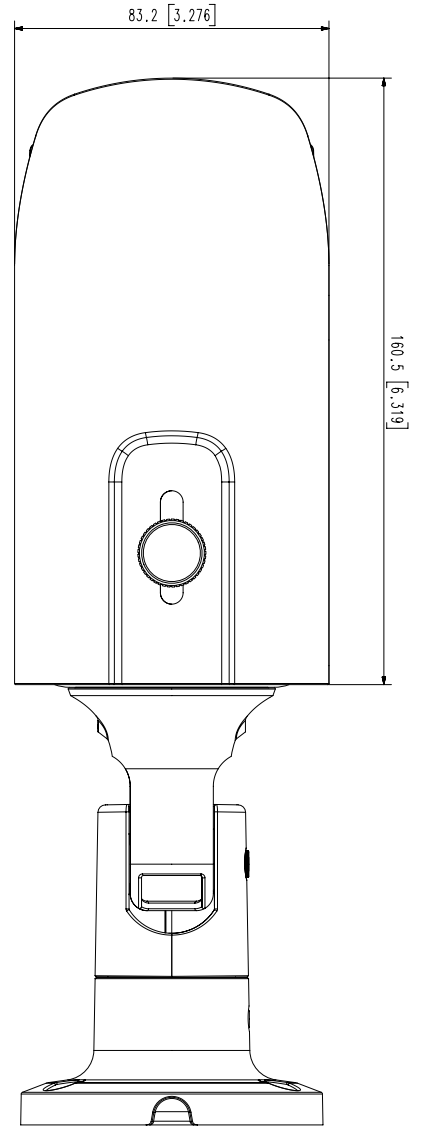

Smart Codec	WiseStream II
Bitrate Control	H.264/H.265: CBR or VBR MJPEG: VBR
Streaming	Unicast(6 users) / Multicast Multiple streaming(Up to 3 profiles)
Audio Compression	G.711 u-law /G.726 Selectable G.726(ADPCM) 8KHz, G.711 8KHz G.726: 16Kbps, 24Kbps, 32Kbps, 40Kbps
Protocol	IPv4, IPv6, TCP/IP, UDP/IP, RTP(UDP), RTP(TCP), RTCP, RTSP, NTP, HTTP, HTTPS, SSL/TLS, DHCP, FTP, SMTP, ICMP, IGMP, SNMPv1/v2c/v3(MIB-2), ARP, DNS, DDNS, QoS, UPnP, Bonjour, LLDP
Security	HTTPS(SSL) Login Authentication Digest Login Authentication IP Address Filtering User access log 802.1X Authentication(EAP-TLS, EAP-LEAP)
Edge Storage	Micro SD/SDHC/SDXC 1slot 128GB
Application Programming Interface	English, Korean, Chinese, French, Italian, Spanish, German, Japanese, Russian, Swedish, Portuguese, Czech, Polish, Turkish, Dutch
Web Viewer	Supported OS: Windows 7, 8.1, 10, Mac OSx10.12, 10.13, 10.14 Recommended Browser: Google Chrome Supported Browser: MS Explore11, MS Edge, Mozilla Firefox(Window 64bit only), Apple Safari(Mac OSxonly)
Memory	512MB RAM, 256MB Flash
<b>Environmental</b>	
Operating Temperature / Humidity	-30°C ~ +55°C(-22°F ~ +131°F) / Less than 90% RH * Start up should be done at above -20°C
Storage Temperature / Humidity	-30°C ~ +60°C(-22°F ~ +140°F) / Less than 90% RH
Certification	IP66, IK10
<b>Electrical</b>	
Input Voltage	PoE(IEEE802.3af, Class3), 12VDC
Power Consumption	PoE: Max 7.40W, typical 5.40W 12VDC: Max 6.50W, typical 4.80W
<b>Mechanical</b>	
Color / Material	Dark grey / Aluminum
Product dimensions / weight	Ø78.0x259.8mm(Ø3.07x10.23"), 900g(1.98 lb)
<b>DORI</b>	
Detect	Wide: 27.4m(89.86ft) / Tele: 128.8m(422.61ft)
Observe	Wide: 11.0m(35.95ft) / Tele: 51.5m(169.04ft)
Recognize	Wide: 5.5m(17.97ft) / Tele: 25.8m(84.52ft)
Identify	Wide: 2.7m(8.99ft) / Tele: 12.9m(42.26ft)

Accessories (Optional)

SBO-100B1

SBP-302PM

UNIT : mm [inch]  
 SCALE : 1/1