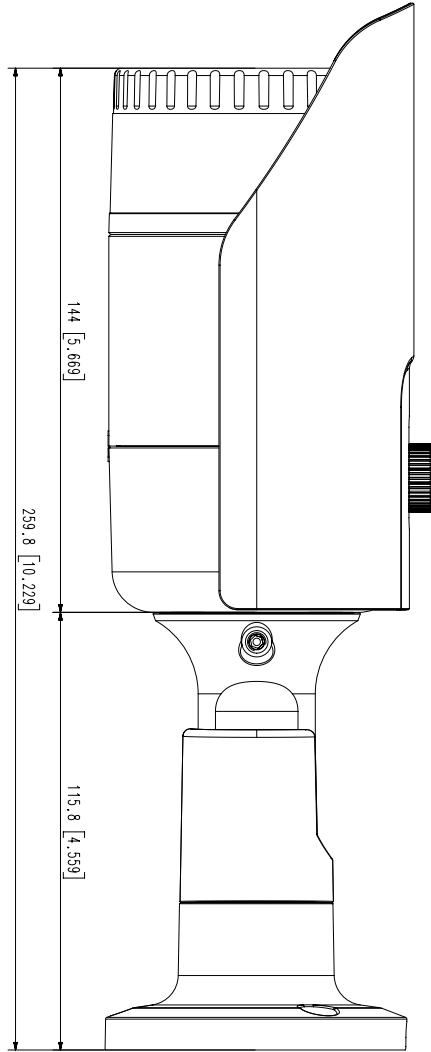

Smart Codec	WiseStream II
Bitrate Control	H.264/H.265: CBR or VBR MJPEG: VBR
Streaming	Unicast(6 users) / Multicast Multiple streaming(Up to 3 profiles)
Audio Compression	G.711 u-law /G.726 Selectable G.726(ADPCM) 8KHz, G.711 8KHz G.726: 16Kbps, 24Kbps, 32Kbps, 40Kbps
Protocol	IPv4, IPv6, TCP/IP, UDP/IP, RTP(UDP), RTP(TCP), RTCP, RTSP, NTP, HTTP, HTTPS, SSL/TLS, DHCP, FTP, SMTP, ICMP, IGMP, SNMPv1/v2c/v3(MIB-2), ARP, DNS, DDNS, QoS, UPnP, Bonjour, LLDP
Security	HTTPS(SSL) Login Authentication Digest Login Authentication IP Address Filtering User access log 802.1X Authentication(EAP-TLS, EAP-LEAP)
Edge Storage	Micro SD/SDHC/SDXC 1slot 128GB
Application Programming Interface	English, Korean, Chinese, French, Italian, Spanish, German, Japanese, Russian, Swedish, Portuguese, Czech, Polish, Turkish, Dutch
Web Viewer	Supported OS: Windows 7, 8.1, 10, Mac OSx10.12, 10.13, 10.14 Recommended Browser: Google Chrome Supported Browser: MS Explore11, MS Edge, Mozilla Firefox(Window 64bit only), Apple Safari(Mac OSxonly)
Memory	512MB RAM, 256MB Flash
<b>Environmental</b>	
Operating Temperature / Humidity	-30°C ~ +55°C(-22°F ~ +131°F) / Less than 90% RH * Start up should be done at above -20°C
Storage Temperature / Humidity	-30°C ~ +60°C(-22°F ~ +140°F) / Less than 90% RH
Certification	IP66, IK10
<b>Electrical</b>	
Input Voltage	PoE(IEEE802.3af, Class3), 12VDC
Power Consumption	PoE: Max 7.40W, typical 5.40W 12VDC: Max 6.50W, typical 4.80W
<b>Mechanical</b>	
Color / Material	Dark grey / Aluminum
Product dimensions / weight	Ø78.0x259.8mm(Ø3.07x10.23"), 900g(1.98 lb)
<b>DORI</b>	
Detect	Wide: 27.4m(89.86ft) / Tele: 128.8m(422.61ft)
Observe	Wide: 11.0m(35.95ft) / Tele: 51.5m(169.04ft)
Recognize	Wide: 5.5m(17.97ft) / Tele: 25.8m(84.52ft)
Identify	Wide: 2.7m(8.99ft) / Tele: 12.9m(42.26ft)

Accessories (Optional)

SBO-100B1

SBP-302PM

UNIT : mm [inch]  
 SCALE : 1/1