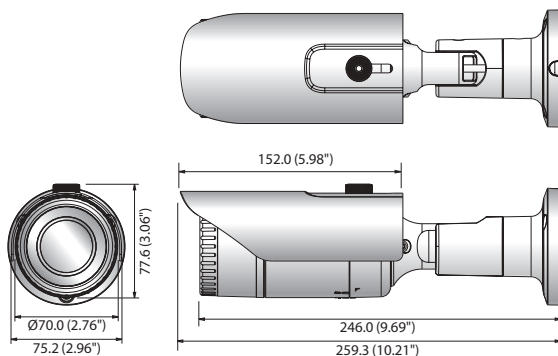

# QNO-8010R/8020R/8030R

5MP Network IR Bullet Camera

## Key Features

- Max. 5Megapixel (2592 x 1944) resolution
- 2.8mm/4mm/6mm fixed lens
- 0.15Lux (Color), 0Lux (B/W, IR LED on)
- Max. 30fps@5MP (H.265 / H.264)
- H.265, H.264, MJPEG codec support, Multiple streaming
- Day & Night, WDR (120dB)
- Tampering, Motion detection, Defocus detection
- Micro SD / SDHC / SDXC memory slot (Max. 128GB)
- Hallway view, WiseStream II support
- IR Viewable length 20m/25m/30m
- IP66, IK10, PoE

## Dimensions

Unit : mm (inch)