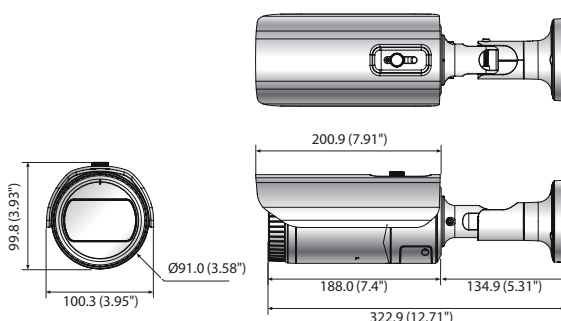

Dimensions

Unit : mm (inch)

Accessories (Optional)