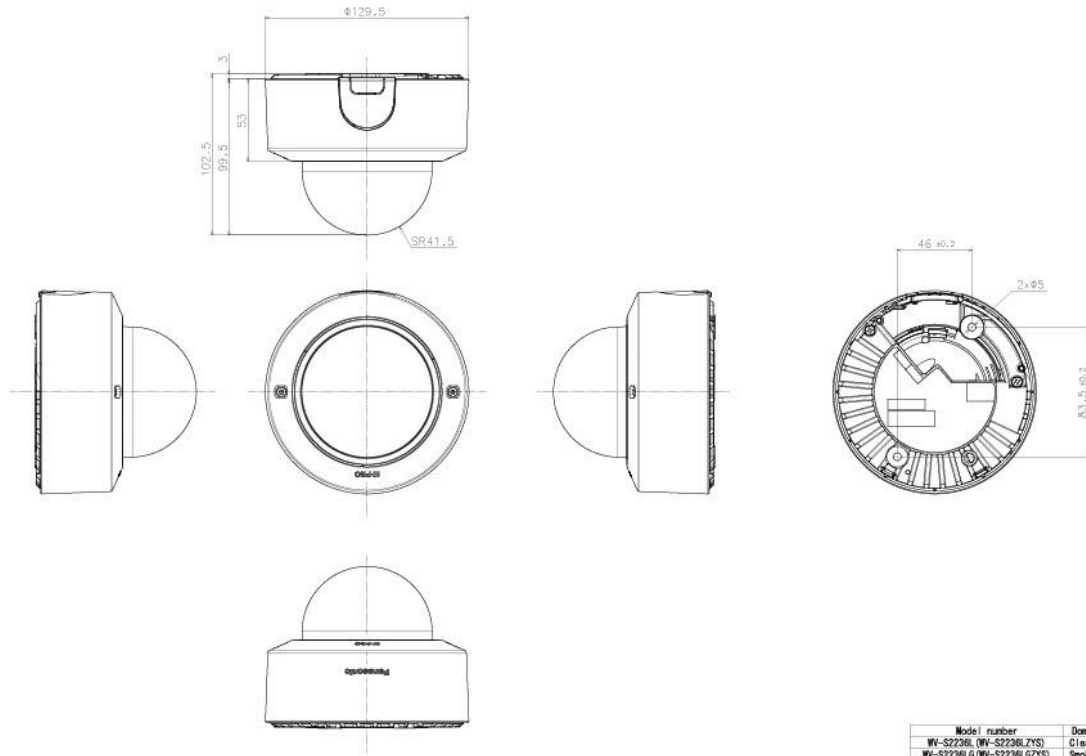

APPEARANCE