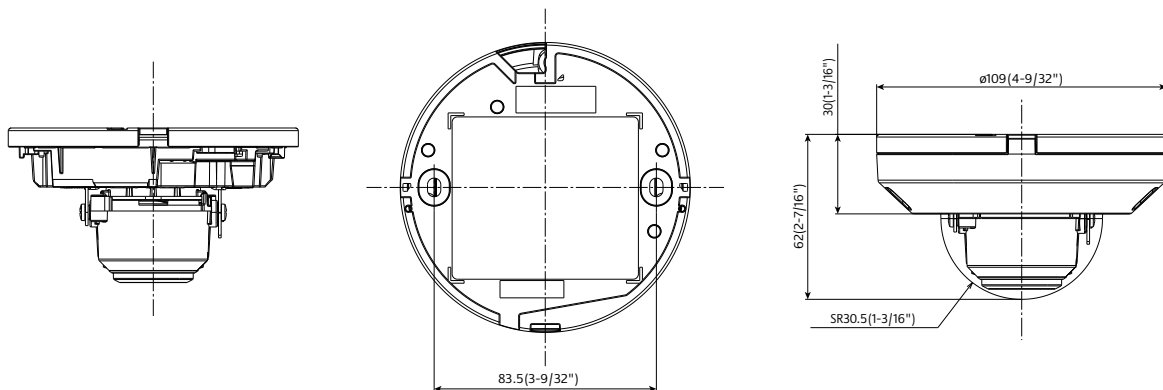

*4 It may be necessary to upgrade the firmware to use these protocols.

Appearance

Unit : mm (inches)

Optional Accessories

Mount Bracket / Other

		WALL		POLE	CORNER
		1	2	1	1
combination	Wall Mount Bracket WV-QWL500-W (White) 	Base bracket WV-QJB502-W (White) 	Pole Mount Bracket PAPM4W (White) 	Corner Mount Bracket PACA4W (White) 	
	Adapter Box WV-QJB500-W (White)  *If needed.	/	Wall Mount Bracket WV-QWL500-W (White) (+ WV-QJB500-W) 	Wall Mount Bracket WV-QWL500-W (White) (+ WV-QJB500-W) 	