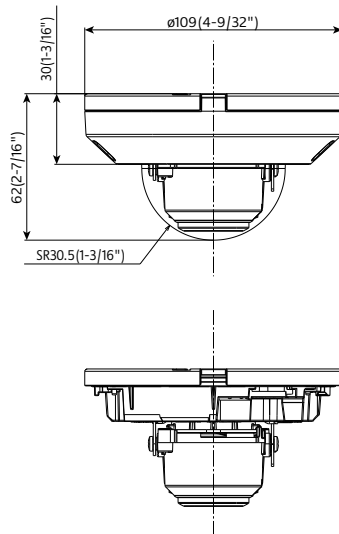

*1 Converted value
*2 When "4:3(30fps mode)" or "4:3(25fps mode)" is selected for "Image capture mode", "90 °" and "270 °" cannot be selected.
*3 Smart Coding(GOP and AUTO VIQS) is not available when setting 30fps.
*4 It may be necessary to upgrade the firmware to use these protocols.
*5 Only when installation work is properly performed according to the Installation Guide and appropriate waterproof treatment is performed.

Appearance

Unit : mm (inches)