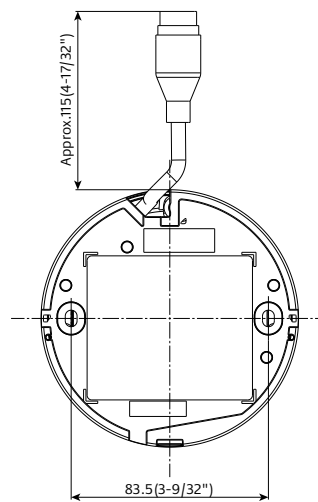

*1 Converted value
*2 When "4:3(30fps mode)" or "4:3(25fps mode)" is selected for "Image capture mode", "90 °" and "270 °" cannot be selected.
*3 Smart Coding(GOP and AUTO VIQS) is not available when setting 30fps.
*4 It may be necessary to upgrade the firmware to use these protocols.
*5 Only when installation work is properly performed according to the Installation Guide and appropriate waterproof treatment is performed.

Appearance

Unit : mm (inches)