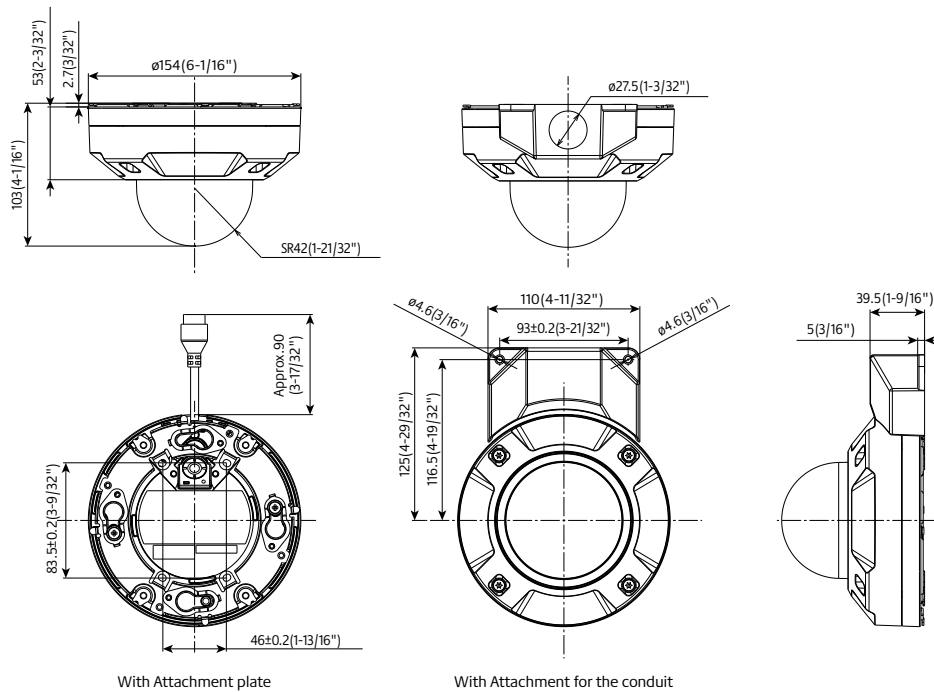

Appearance