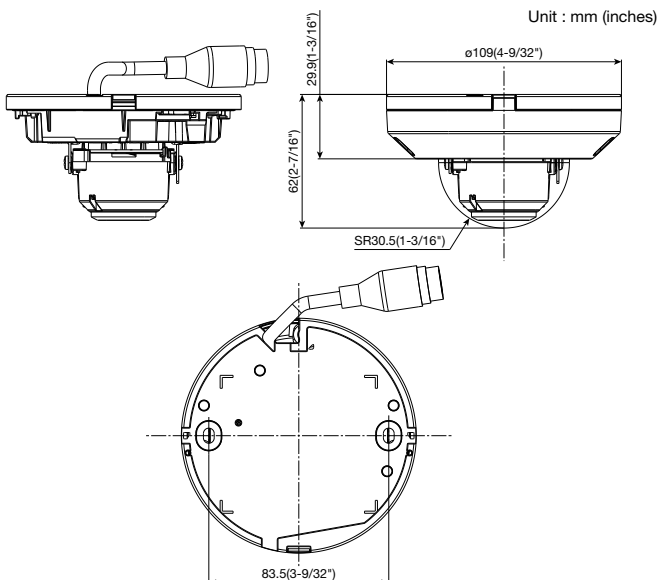

*1 Converted value

*2 Only when installation work is properly performed according to the Installation Guide and appropriate waterproof treatment is performed.

Appearance

Optional Accessories

Mount Bracket / Dome Cover / Other

Dome Cover (Smoke type) WV-QDC500S 	Ceiling Mount Bracket WV-QCL100-W (i-PRO white) *For indoor installation only	Wall Mount Bracket WV-QWL500-W (i-PRO white)
Adapter Box WV-QJB500-W (i-PRO white) (This bracket requires WV-QWL500-W.)	Pole Mount Bracket WV-QPL500-W (i-PRO white) 	Corner Mount Bracket WV-QCN500-W (i-PRO white)

•The brackets are available in three colors, i-PRO white, Light gray, and Fine silver. It is possible to use them in the different color combination.

Trademarks and registered trademarks

- iPad and iPhone are trademarks of Apple Inc., registered in the U.S. and other countries.
- Android is a trademark of Google LLC.
- ONVIF and the ONVIF logo are trademarks or registered trademarks of Onvif Inc.
- All other trademarks identified herein are the property of their respective owners.

Important

- Safety Precaution : Carefully read the Basic Information, Installation Guide and Operating Instructions before using this product.
- Panasonic cannot be responsible for the performance of the network and/or other manufacturers' products used on the network.

• Masses and dimensions are approximate. • Specifications are subject to change without notice.

DISTRIBUTED BY :

Panasonic i-PRO Sensing Solutions Co., Ltd.

<https://ipro.panasonic.com>

<https://security.panasonic.com>

<https://www.facebook.com/Panasonicnetworkcamera/>

(2A-244AA)