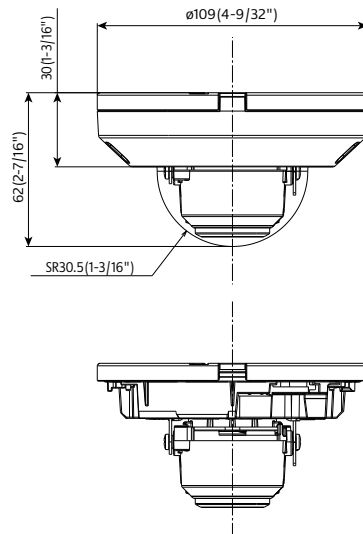

*1 Converted value

*2 Smart Coding(GOP and AUTO VIQS) is not available when setting 30fps.

*3 It may be necessary to upgrade the firmware to use these protocols.

*4 Only when installation work is properly performed according to the Installation Guide and appropriate waterproof treatment is performed.

Appearance

Unit : mm (inches)