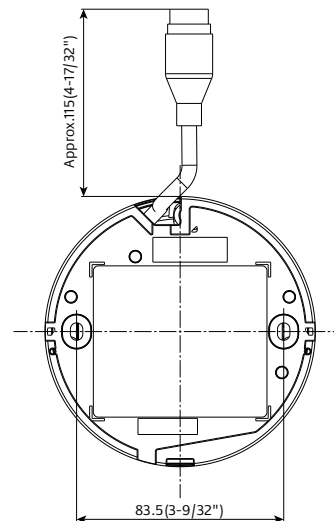

*1 Converted value

*2 Smart Coding(GOP and AUTO VIQS) is not available when setting 30fps.

*3 It may be necessary to upgrade the firmware to use these protocols.

*4 Only when installation work is properly performed according to the Installation Guide and appropriate waterproof treatment is performed.

Appearance

Unit : mm (inches)