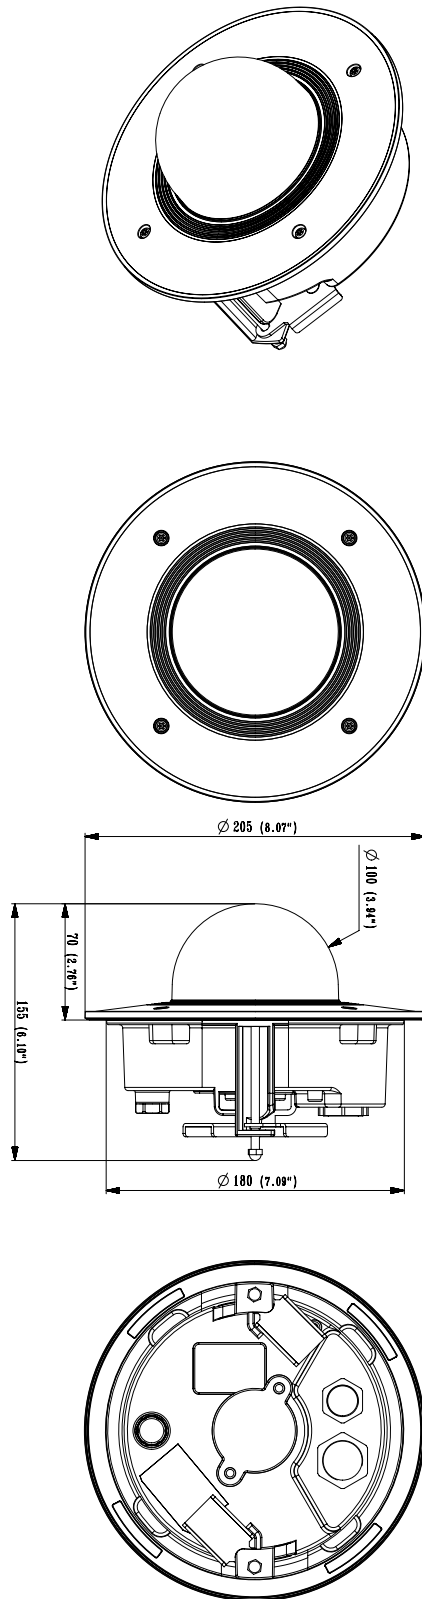

Dimension

APPEARANCE-XND-6081FZ/8081FZ ver. 181212

XND-6081ZF/8081FZ

Unit : mm (inch)
SCALE 1:1